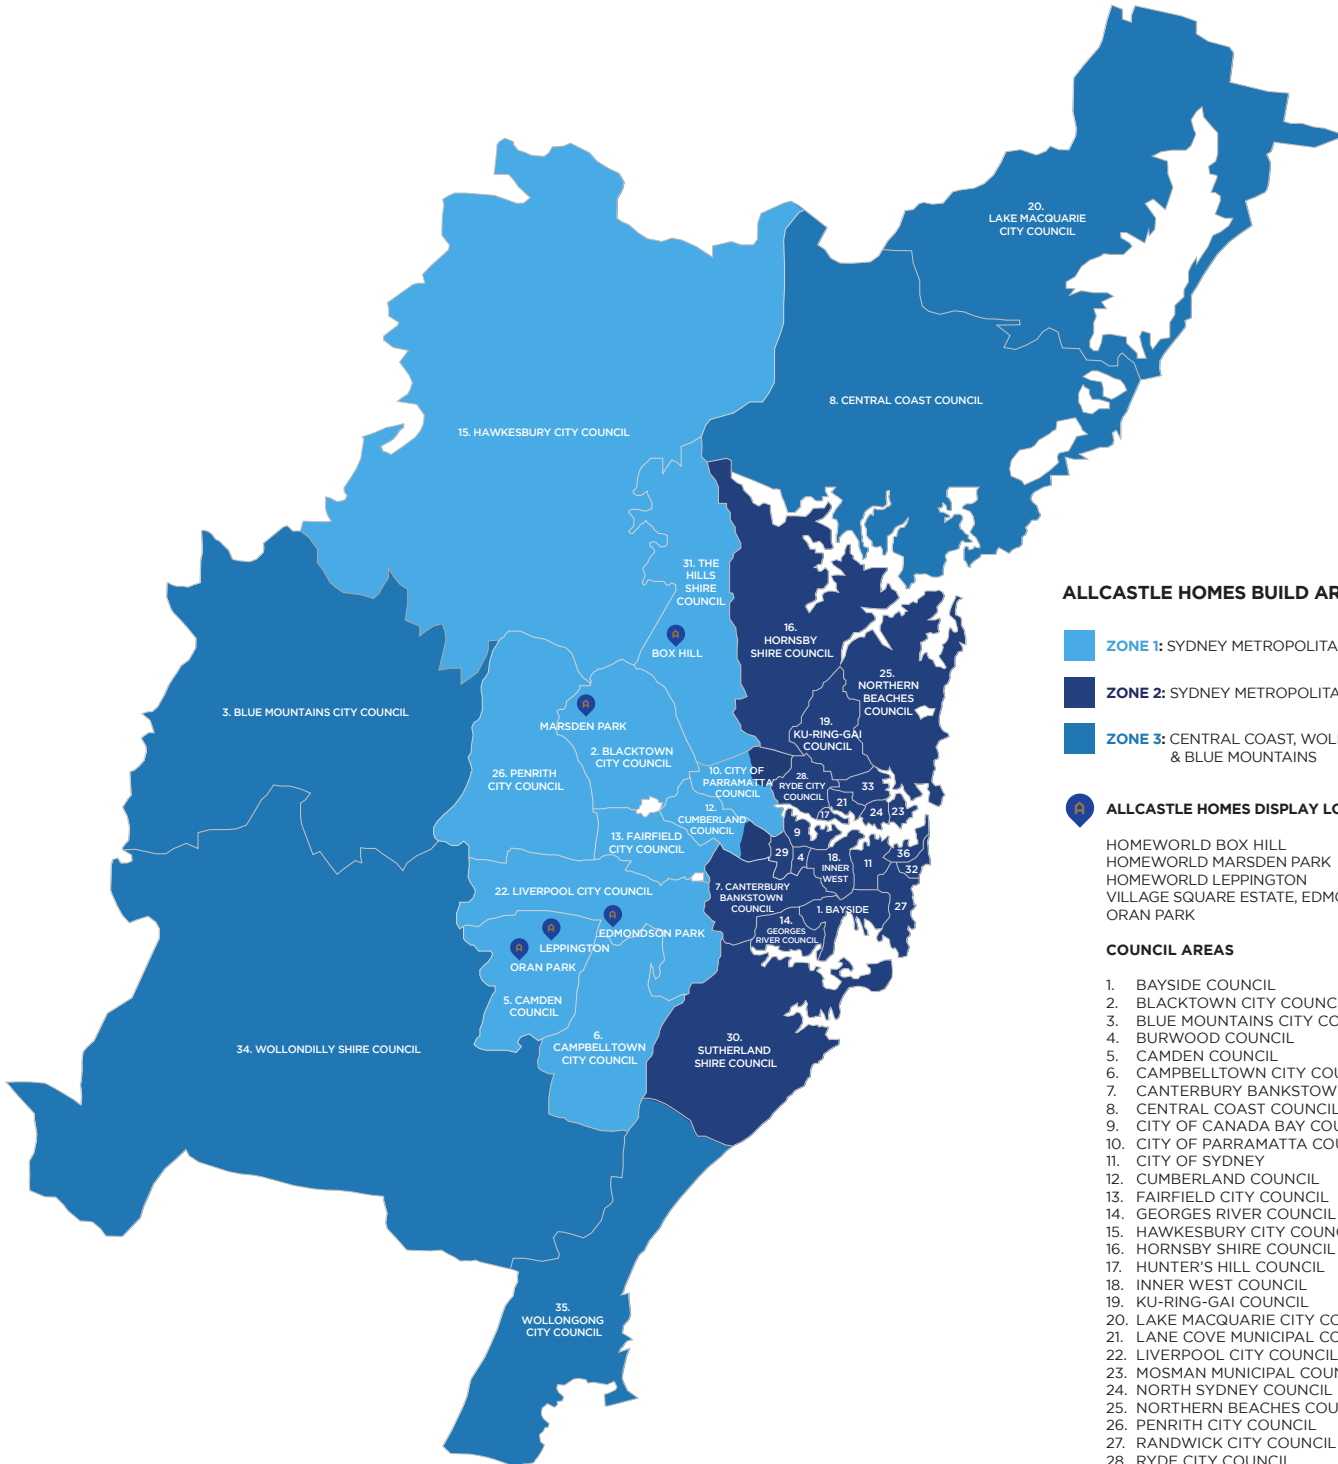

Allcastle Homes

Where We Build

ALLCASTLE HOMES BUILD AREAS

- ZONE 1: SYDNEY METROPOLITAN
- ZONE 2: SYDNEY METROPOLITAN
- ZONE 3: CENTRAL COAST, WOLLONGONG & BLUE MOUNTAINS

ALLCASTLE HOMES DISPLAY LOCATIONS

- HOMEWORLD BOX HILL
- HOMEWORLD MARSDEN PARK
- HOMEWORLD LEPPINGTON
- VILLAGE SQUARE ESTATE, EDMONDSON PARK
- ORAN PARK

COUNCIL AREAS

1. BAYSIDE COUNCIL
2. BLACKTOWN CITY COUNCIL
3. BLUE MOUNTAINS CITY COUNCIL
4. BURWOOD COUNCIL
5. CAMDEN COUNCIL
6. CAMPBELLTOWN CITY COUNCIL
7. CANTERBURY BANKSTOWN COUNCIL
8. CENTRAL COAST COUNCIL
9. CITY OF CANADA BAY COUNCIL
10. CITY OF PARRAMATTA COUNCIL
11. CITY OF SYDNEY
12. CUMBERLAND COUNCIL
13. FAIRFIELD CITY COUNCIL
14. GEORGES RIVER COUNCIL
15. HAWKESBURY CITY COUNCIL
16. HORNSBY SHIRE COUNCIL
17. HUNTER'S HILL COUNCIL
18. INNER WEST COUNCIL
19. KU-RING-GAI COUNCIL
20. LAKE MACQUARIE CITY COUNCIL
21. LANE COVE MUNICIPAL COUNCIL
22. LIVERPOOL CITY COUNCIL
23. MOSMAN MUNICIPAL COUNCIL
24. NORTH SYDNEY COUNCIL
25. NORTHERN BEACHES COUNCIL
26. PENRITH CITY COUNCIL
27. RANDWICK CITY COUNCIL
28. RYDE CITY COUNCIL
29. STRATHFIELD MUNICIPAL COUNCIL
30. SUTHERLAND SHIRE COUNCIL
31. THE HILLS SHIRE COUNCIL
32. WAVERLEY COUNCIL
33. WILLOUGHBY CITY COUNCIL
34. WOLLONDILLY SHIRE COUNCIL
35. WOLLONGONG CITY COUNCIL
36. WOOLLAHRA MUNICIPAL COUNCIL

Note: Area loadings and handling charges apply to certain council areas, suburb locations and blocks.