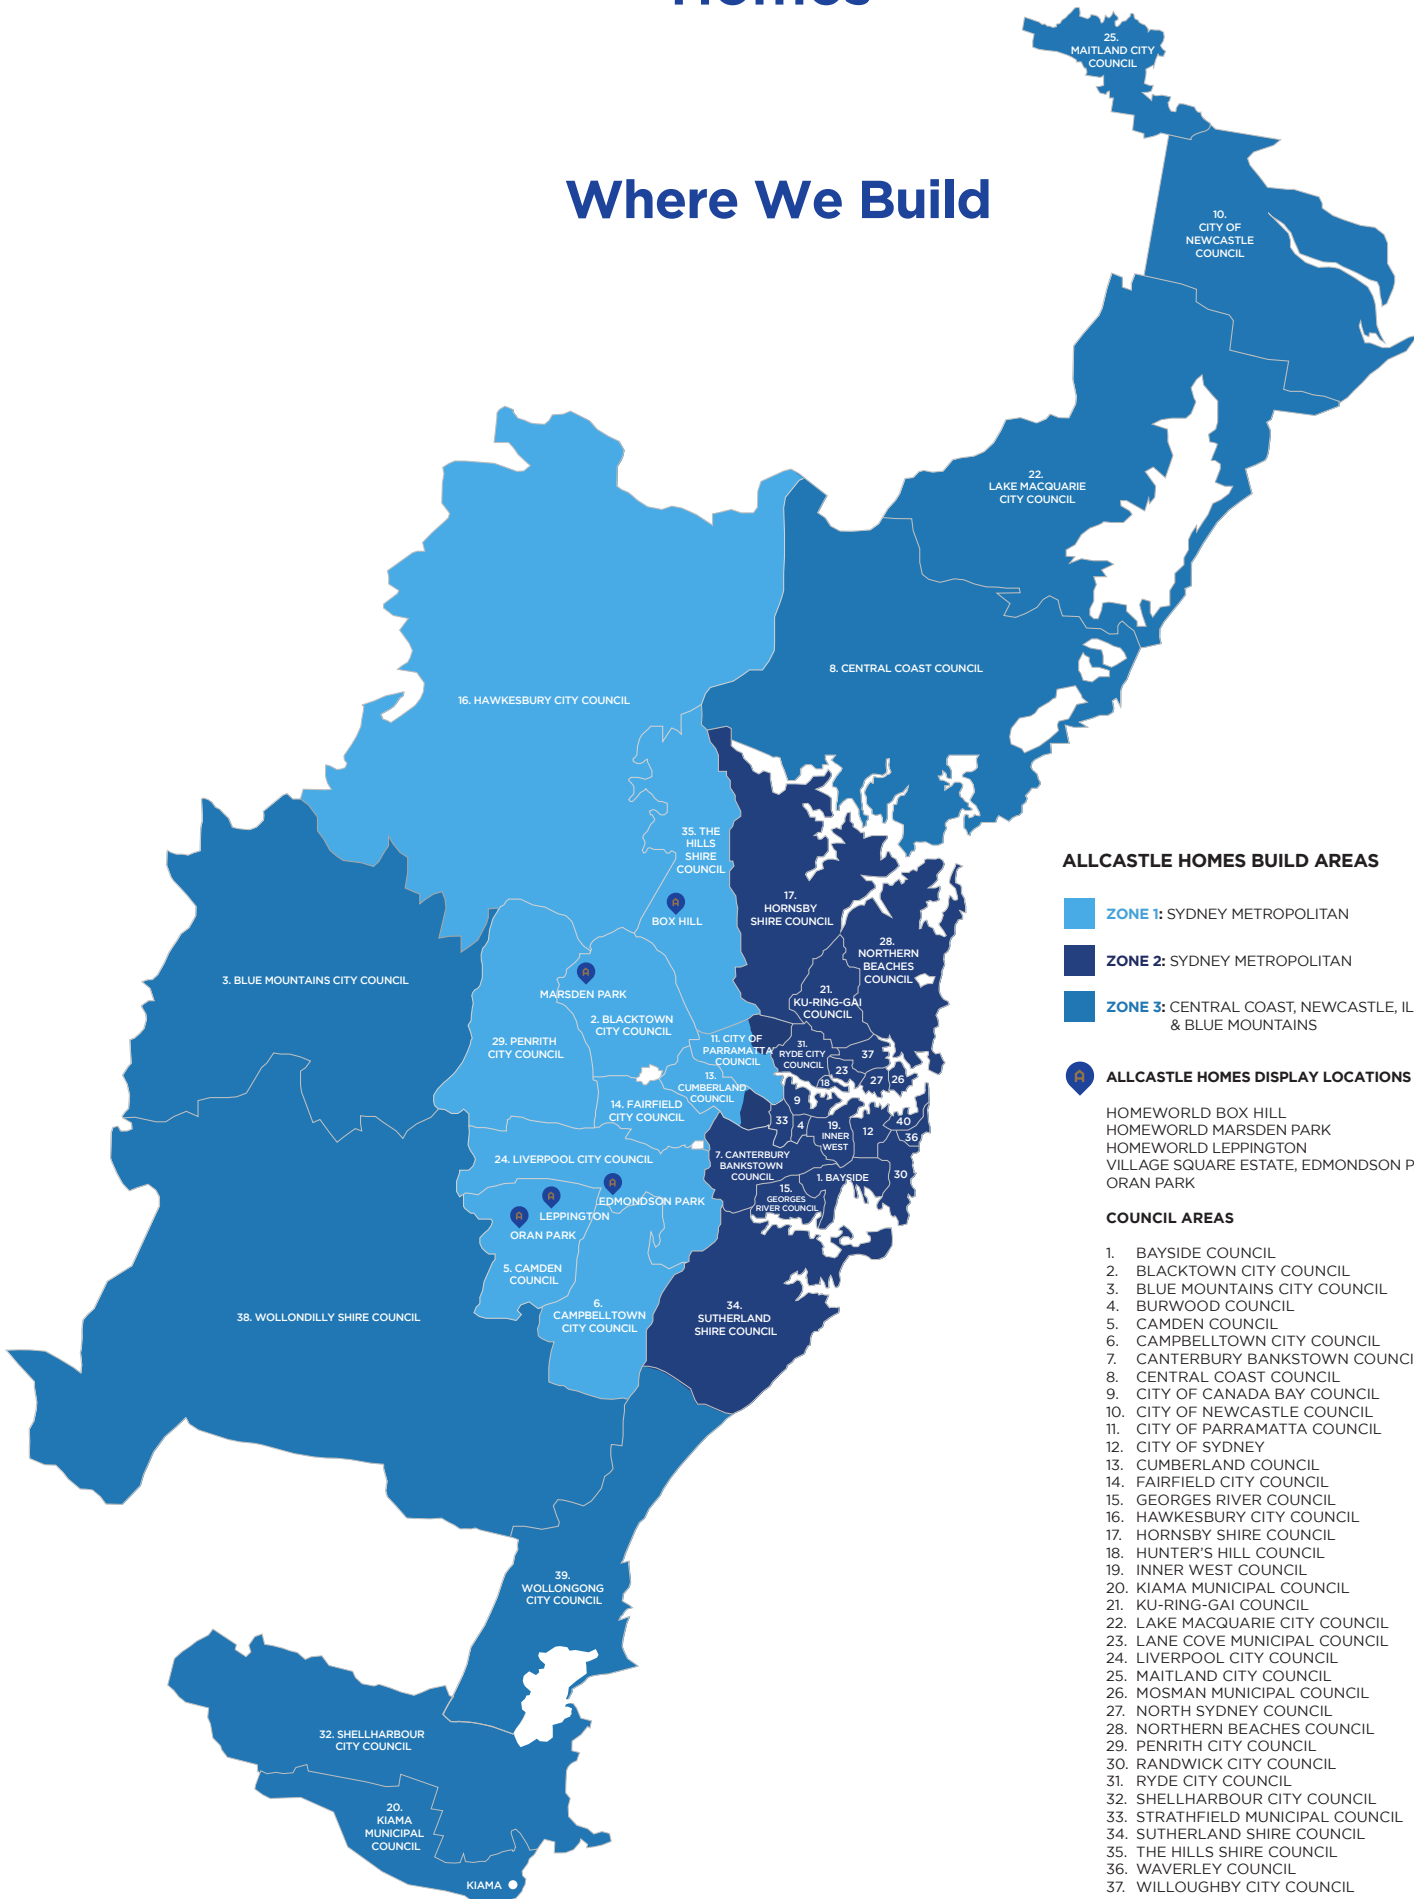

Allcastle Homes

Where We Build

ALLCASTLE HOMES BUILD AREAS

- ZONE 1: SYDNEY METROPOLITAN
- ZONE 2: SYDNEY METROPOLITAN
- ZONE 3: CENTRAL COAST, NEWCASTLE, ILLAWARRA & BLUE MOUNTAINS

ALLCASTLE HOMES DISPLAY LOCATIONS

- HOMEWORLD BOX HILL
- HOMEWORLD MARSDEN PARK
- HOMEWORLD LEPPINGTON
- VILLAGE SQUARE ESTATE, EDMONDSON PARK
- ORAN PARK

COUNCIL AREAS

1. BAYSIDE COUNCIL
2. BLACKTOWN CITY COUNCIL
3. BLUE MOUNTAINS CITY COUNCIL
4. BURWOOD COUNCIL
5. CAMDEN COUNCIL
6. CAMPBELLTOWN CITY COUNCIL
7. CANTERBURY BANKSTOWN COUNCIL
8. CENTRAL COAST COUNCIL
9. CITY OF CANADA BAY COUNCIL
10. CITY OF NEWCASTLE COUNCIL
11. CITY OF PARRAMATTA COUNCIL
12. CITY OF SYDNEY
13. CUMBERLAND COUNCIL
14. FAIRFIELD CITY COUNCIL
15. GEORGES RIVER COUNCIL
16. HAWKESBURY CITY COUNCIL
17. HORNSBY SHIRE COUNCIL
18. HUNTER'S HILL COUNCIL
19. INNER WEST COUNCIL
20. KIAMA MUNICIPAL COUNCIL
21. KU-RING-GAI COUNCIL
22. LAKE MACQUARIE CITY COUNCIL
23. LANE COVE MUNICIPAL COUNCIL
24. LIVERPOOL CITY COUNCIL
25. MAITLAND CITY COUNCIL
26. MOSMAN MUNICIPAL COUNCIL
27. NORTH SYDNEY COUNCIL
28. NORTHERN BEACHES COUNCIL
29. PENRITH CITY COUNCIL
30. RANDWICK CITY COUNCIL
31. RYDE CITY COUNCIL
32. SHELLHARBOUR CITY COUNCIL
33. STRATHFIELD MUNICIPAL COUNCIL
34. SUTHERLAND SHIRE COUNCIL
35. THE HILLS SHIRE COUNCIL
36. WAVERLEY COUNCIL
37. WILLOUGHBY CITY COUNCIL
38. WOLLONDILLY SHIRE COUNCIL
39. WOLLONGONG CITY COUNCIL
40. WOOLLAHRA MUNICIPAL COUNCIL

Note: Area loadings and handling charges apply to certain council areas, suburb locations and blocks.