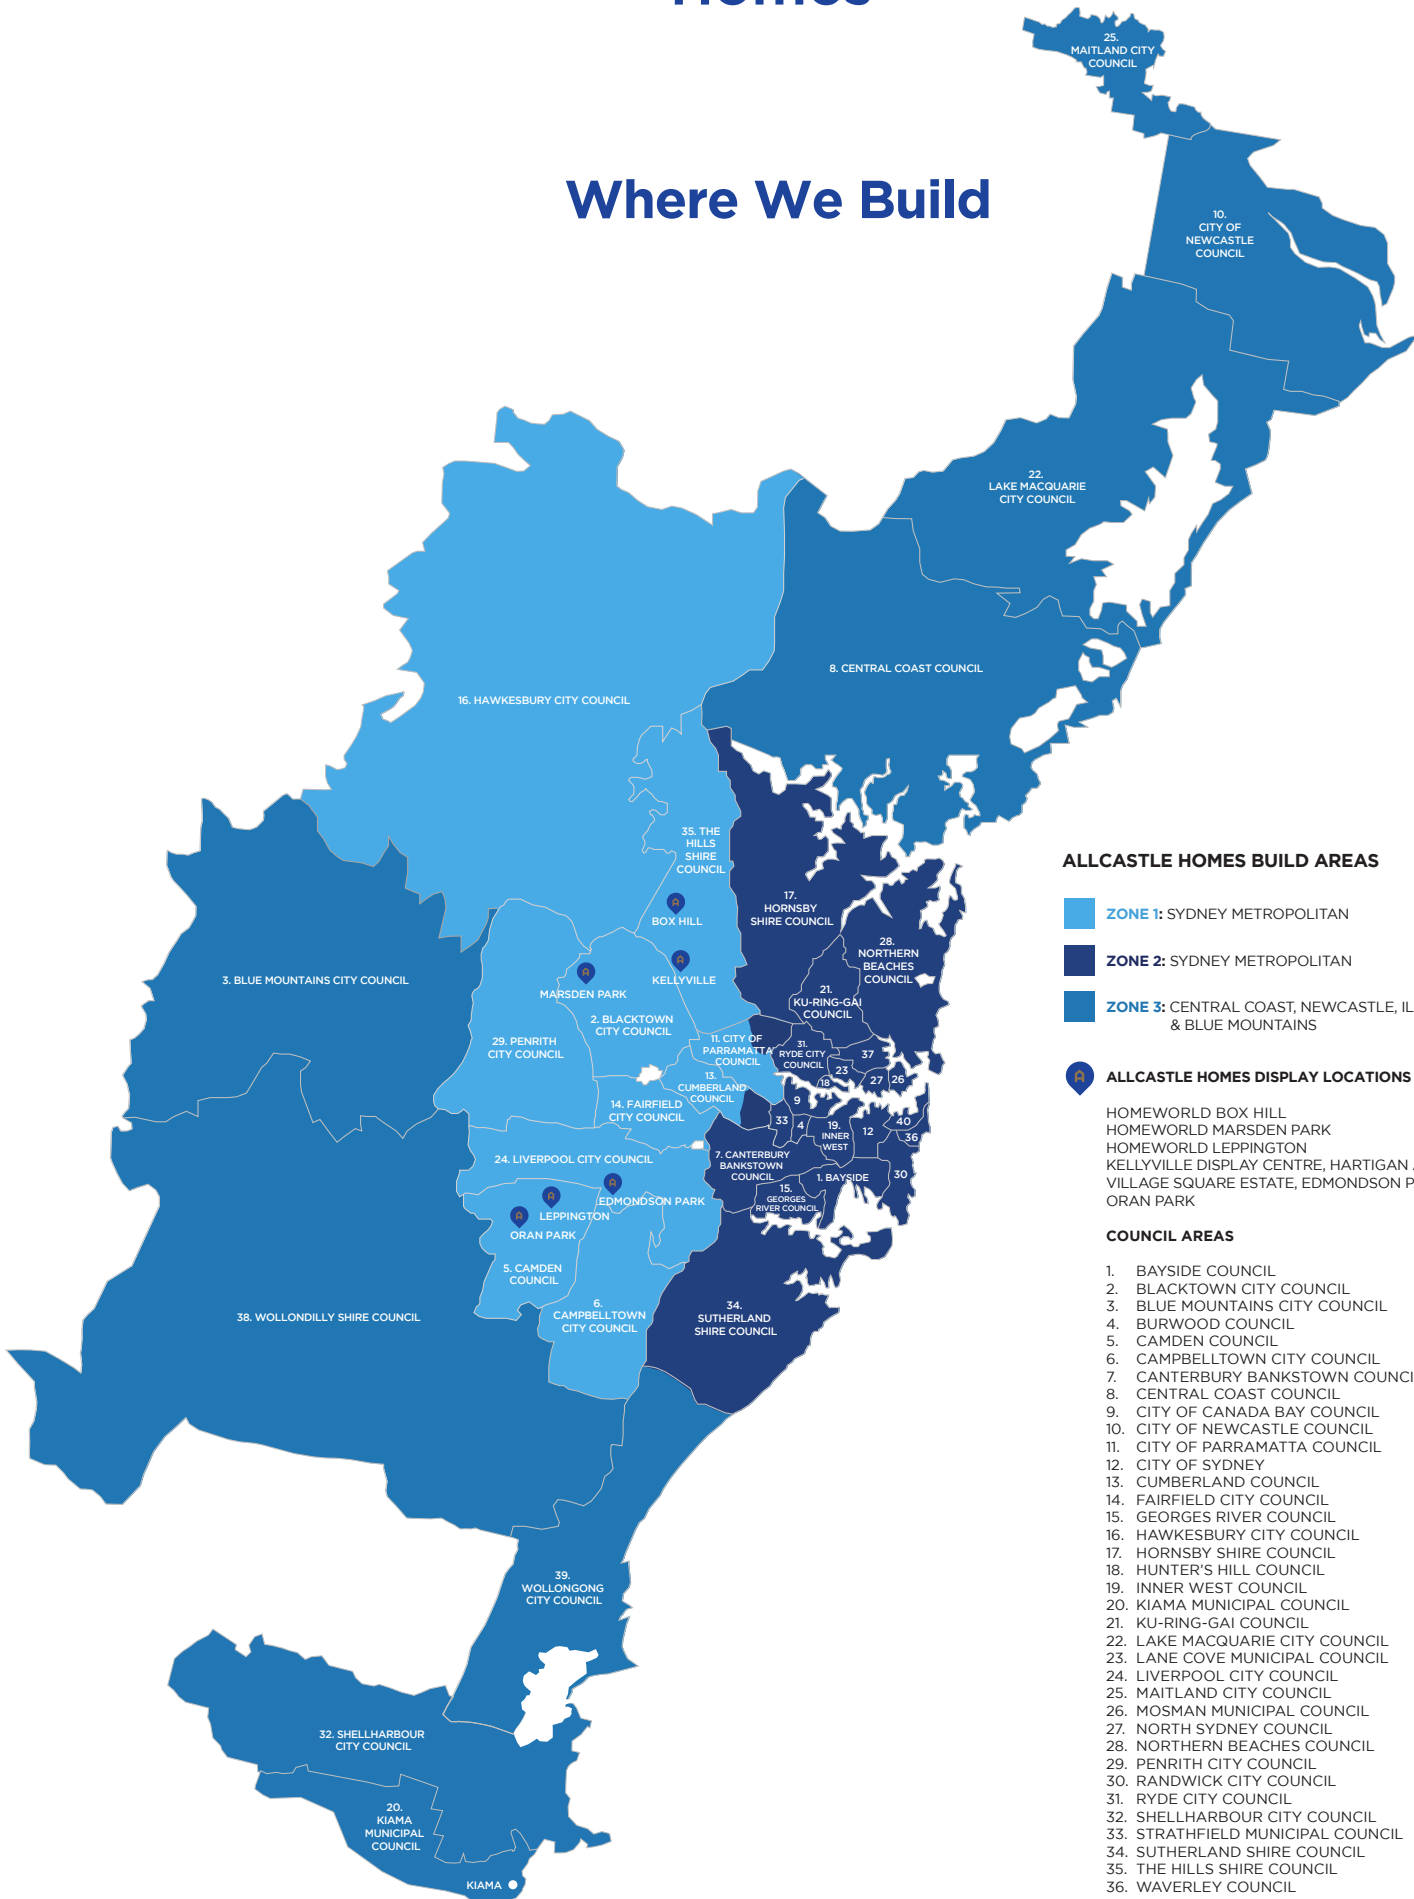

Allcastle Homes

Where We Build

ALLCASTLE HOMES BUILD AREAS

- ZONE 1:** SYDNEY METROPOLITAN
- ZONE 2:** SYDNEY METROPOLITAN
- ZONE 3:** CENTRAL COAST, NEWCASTLE, ILLAWARRA & BLUE MOUNTAINS

ALLCASTLE HOMES DISPLAY LOCATIONS

- HOMEWORLD BOX HILL
- HOMEWORLD MARSDEN PARK
- HOMEWORLD LEPPINGTON
- KELLYVILLE DISPLAY CENTRE, HARTIGAN AVENUE
- VILLAGE SQUARE ESTATE, EDMONDSON PARK
- ORAN PARK

COUNCIL AREAS

1. BAYSIDE COUNCIL
2. BLACKTOWN CITY COUNCIL
3. BLUE MOUNTAINS CITY COUNCIL
4. BURWOOD COUNCIL
5. CAMDEN COUNCIL
6. CAMPBELLTOWN CITY COUNCIL
7. CANTERBURY BANKSTOWN COUNCIL
8. CENTRAL COAST COUNCIL
9. CITY OF CANADA BAY COUNCIL
10. CITY OF NEWCASTLE COUNCIL
11. CITY OF PARRAMATTA COUNCIL
12. CITY OF SYDNEY
13. CUMBERLAND COUNCIL
14. FAIRFIELD CITY COUNCIL
15. GEORGES RIVER COUNCIL
16. HAWKESBURY CITY COUNCIL
17. HORNSBY SHIRE COUNCIL
18. HUNTER'S HILL COUNCIL
19. INNER WEST COUNCIL
20. KIAMA MUNICIPAL COUNCIL
21. KU-RING-GAI COUNCIL
22. LAKE MACQUARIE CITY COUNCIL
23. LANE COVE MUNICIPAL COUNCIL
24. LIVERPOOL CITY COUNCIL
25. MAITLAND CITY COUNCIL
26. MOSMAN MUNICIPAL COUNCIL
27. NORTH SYDNEY COUNCIL
28. NORTHERN BEACHES COUNCIL
29. PENRITH CITY COUNCIL
30. RANDWICK CITY COUNCIL
31. RYDE CITY COUNCIL
32. SHELLHARBOUR CITY COUNCIL
33. STRATHFIELD MUNICIPAL COUNCIL
34. SUTHERLAND SHIRE COUNCIL
35. THE HILLS SHIRE COUNCIL
36. WAVERLEY COUNCIL
37. WILLOUGHBY CITY COUNCIL
38. WOLLONDILLY SHIRE COUNCIL
39. WOLLONGONG CITY COUNCIL
40. WOOLLAHRA MUNICIPAL COUNCIL

Note: Area loadings and handling charges apply to certain council areas, suburb locations and blocks.